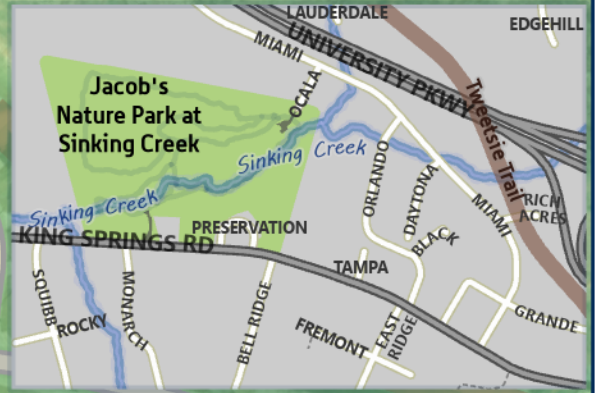

Administration Office: 283-5815